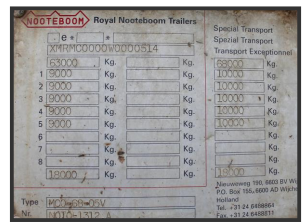

Worldwide Plant

PLANT & TRUCK SALES

Nootboom MCO-68-05V 5 Axle Stepframe

£22,000.00

1998 Nootboom MCO-68-05V 5 axle heavy duty stepframe semi-low loader trailer. Square neck, fully power steered, well maintained. Tested

Product Details	
Category/Type	PLANT TRAILERS
Make	Nootboom MCO-68-05V
Model	5 Axle Stepframe
Year	1998
Hours/KM	-

Waterside Cottage, Burton in Lonsdale, North Yorkshire, LA6 3NA

Tel: +44 (0)7770 721 666