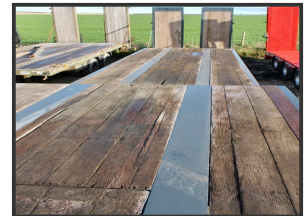

Worldwide Plant

PLANT & TRUCK SALES

King GTS 44/3

£16,950.00

King GTS 44/3 3-17.5. 2007 3 Axle heavy duty step frame trailer with hydraulic ramps. Will be supplied with 12 months MOT.

Product Details	
Category/Type	TRAILERS (3 and 4 Axle)
Make	King
Model	GTS 44/3
Year	2007
Hours/KM	-