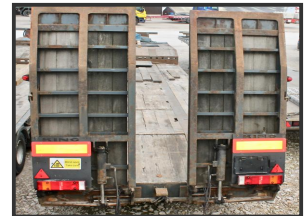

Worldwide Plant

PLANT & TRUCK SALES

KING GTS 44 Stepframe Trailer

£14,500.00

2008 KING GTS44/3 - 17.5m Heavy Duty Plant Stepframe. Two stage gooseneck. 10 pairs of 230mm swing out outriggers. 2.5 x 1m ramps. 3 x 10 tonne (design) axles with raise / lower facility. 12 x 235/75 17.5 low profile tyres on 10 stud rims. 44mm hardwood flooring with timber over the wheels. EC compliant EBS 2 line braking. 24v ISO with 2 x 7 pin sockets and 1 x 15 point socket. Plus beacon and DIN socket. Electronic Roll Stability. Tested till end of May 2020. Unladen weight 9,100 kg. Length 13.6 m x 2.54 m Wide. Choice of other GTS44 trailers available

Product Details

Category/Type	PLANT TRAILERS
Make	KING GTS 44
Model	Stepframe Trailer
Year	2008
Hours/KM	-

Waterside Cottage, Burton in Lonsdale, North Yorkshire, LA6 3NA

Tel: +44 (0)7770 721 666

www.worldwideplant.com info@worldwideplant.com