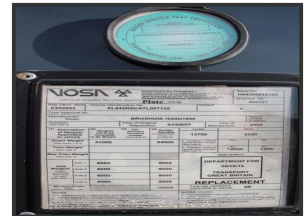

Worldwide Plant

PLANT & TRUCK SALES

Broshuis 4 AOU-1640 Extendable Low Bed

£27,950.00

Broshuis (4 AOU-1640) 2007 4 Axle Low Bed Semi-Trailer. Extendable. Self Tracking Rear Axles 3 and 4. Twist Lock Plates Available with 12 months MOT. Fully refurbished and excellent tyres all round. Please call or email for more information and / or bigger photos

Product Details	
Category/Type	TRAILERS (3 and 4 Axle)
Make	Broshuis 4 AOU-1640
Model	Extendable Low Bed
Year	2007
Hours/KM	-

Thornton Station Yard, Holme Head Farm Road, INGLETON, LA6 3ET

Tel: +44 (0)7770 721 666